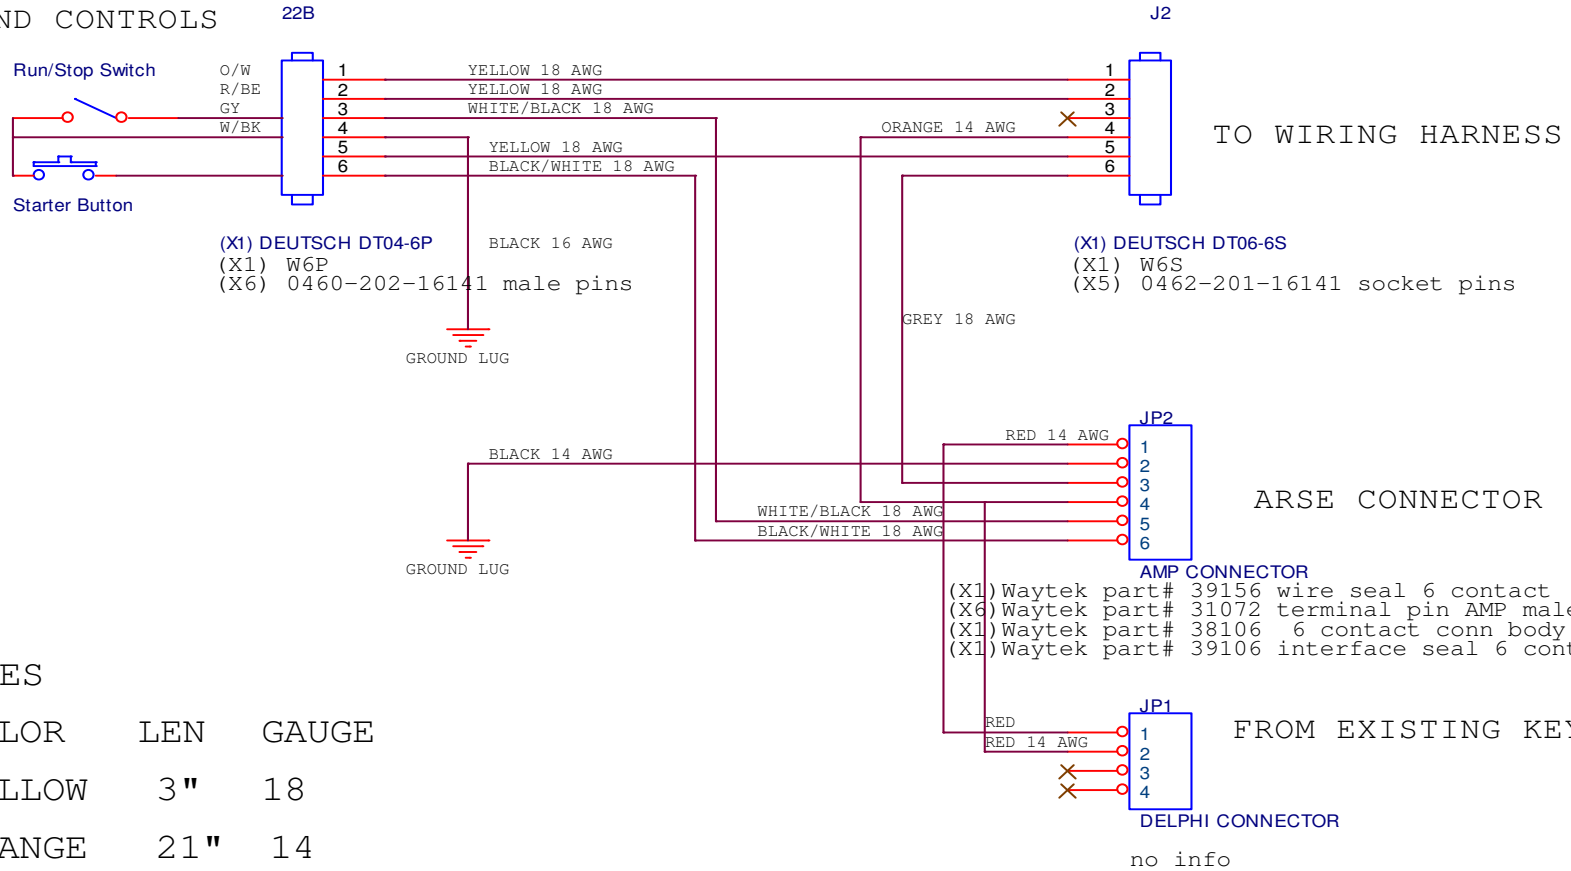

# 1997 HARLEY-DAVIDSON ELECTRAGLIDE UNDER FAIRING ARSE ADAPTER

CONNECT TO  
RIGHT HAND CONTROLS

BOM WIRES

QTY	COLOR	LEN	GAUGE
3	YELLOW	3"	18
1	ORANGE	21"	14
1	WHT/BLK	21"	18
1	BLK/WHT	21"	18
1	BLACK	24"	18
1	BLACK	24"	14
2	RED	20"	14

BulletProof Electronics, Inc.

DESIGNED BY NICK RAMIREZ		
Title ARSE HARLEY ADAPTER ELECTRAGLIDE		
Size A	Document Number AHAEG 1.0	Rev A
Date:	Tuesday, August 16, 2005	Sheet 1 of 1