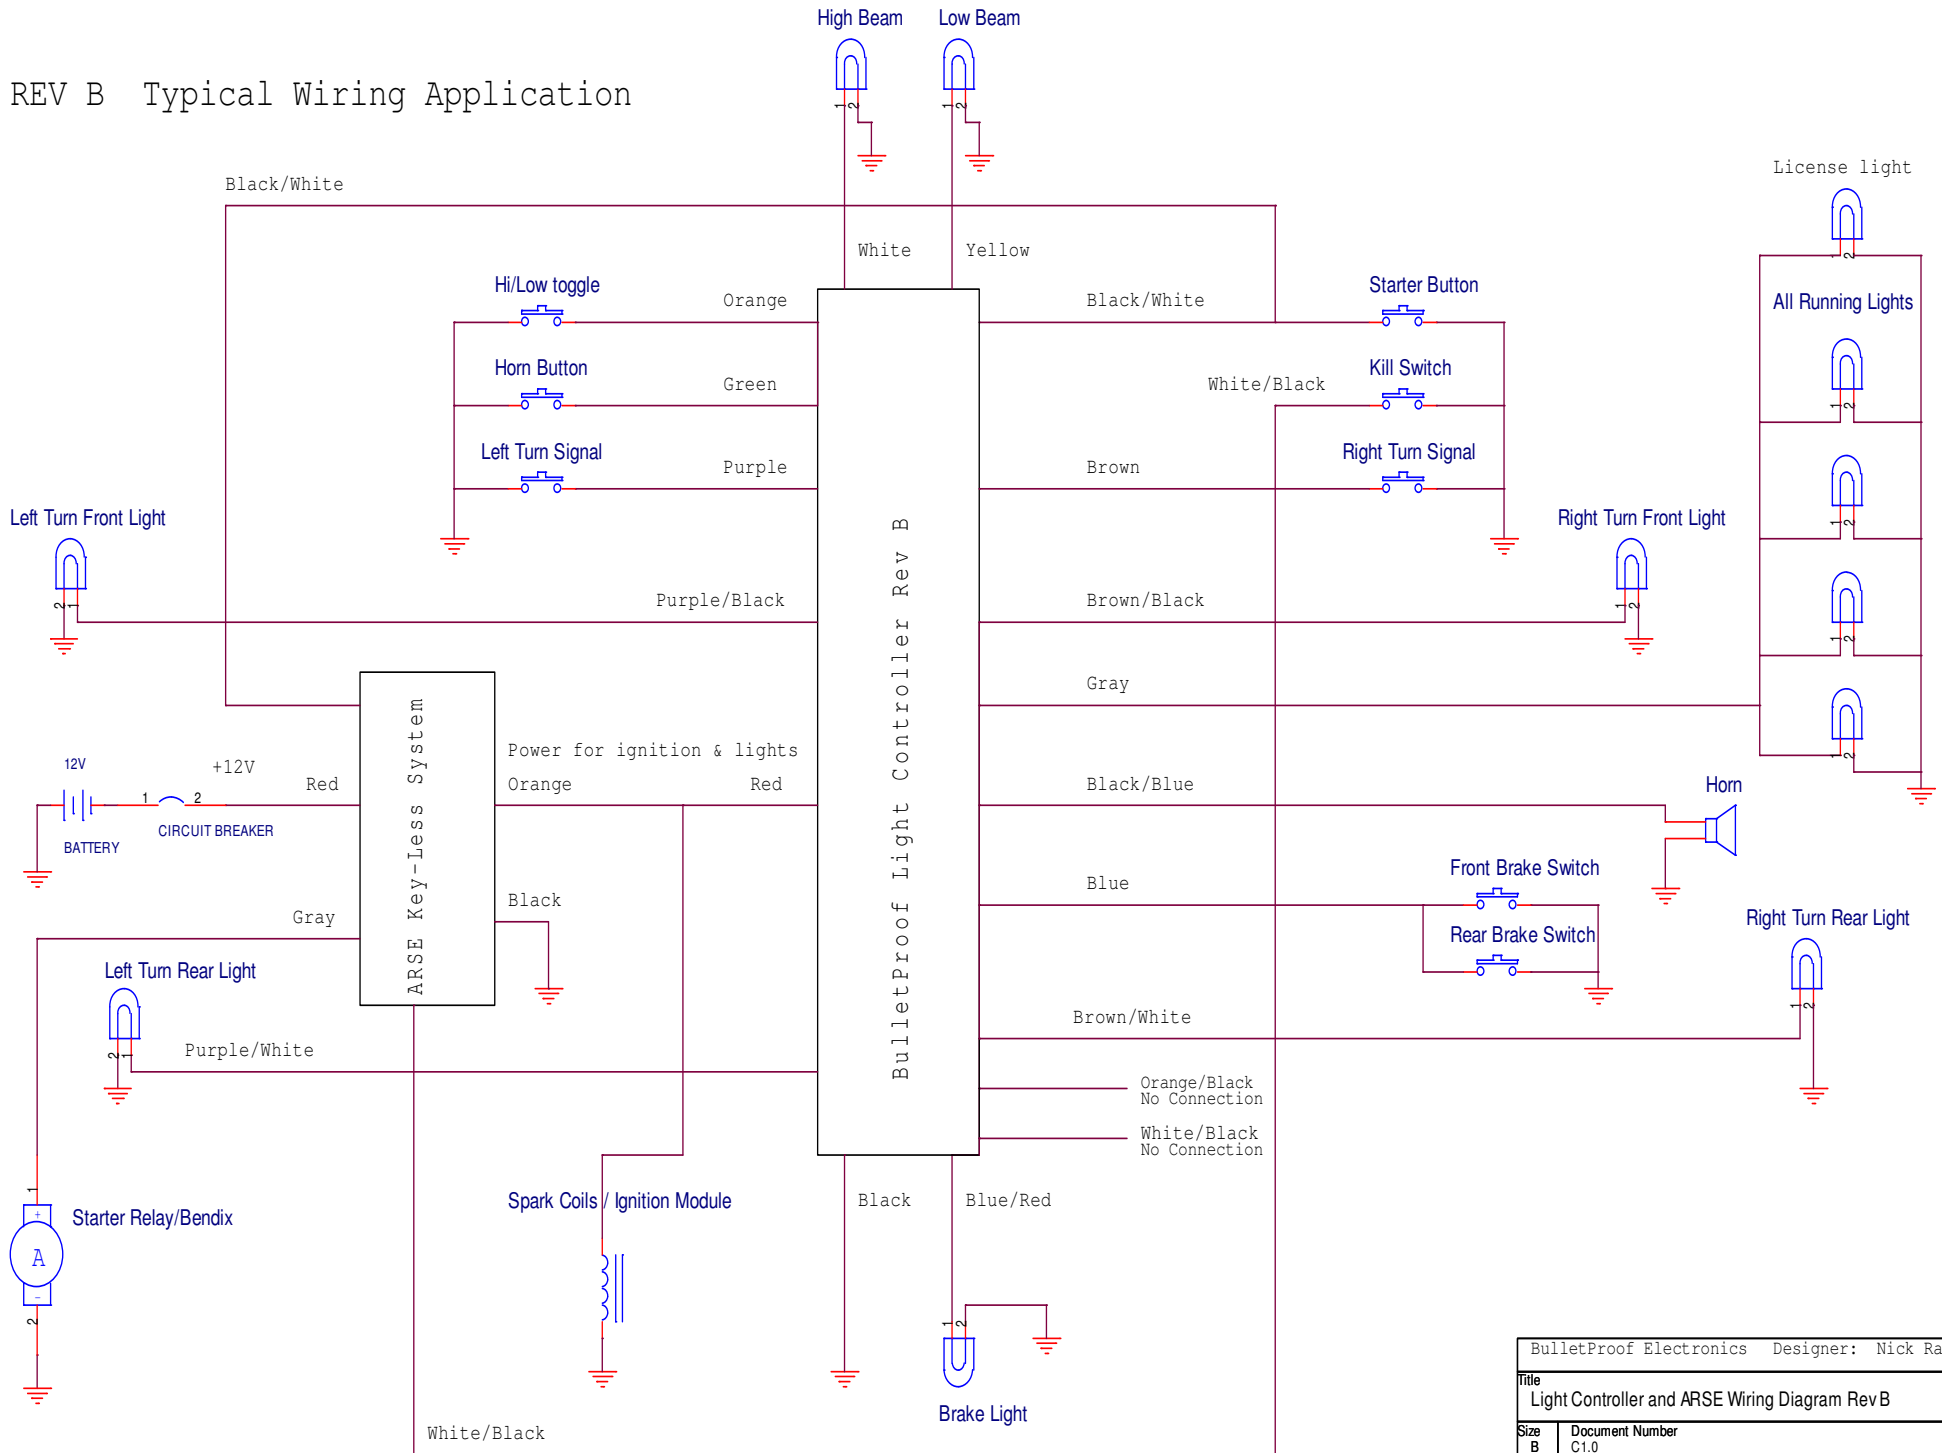

Attention: All Switches are wired to ground on this system

REV B Typical Wiring Application

BulletProof Electronics Designer: Nick Ramirez		
Title Light Controller and ARSE Wiring Diagram Rev B		
Size B	Document Number C1.0	Rev B
Date:	Monday, April 03, 2006	Sheet 1 of 1